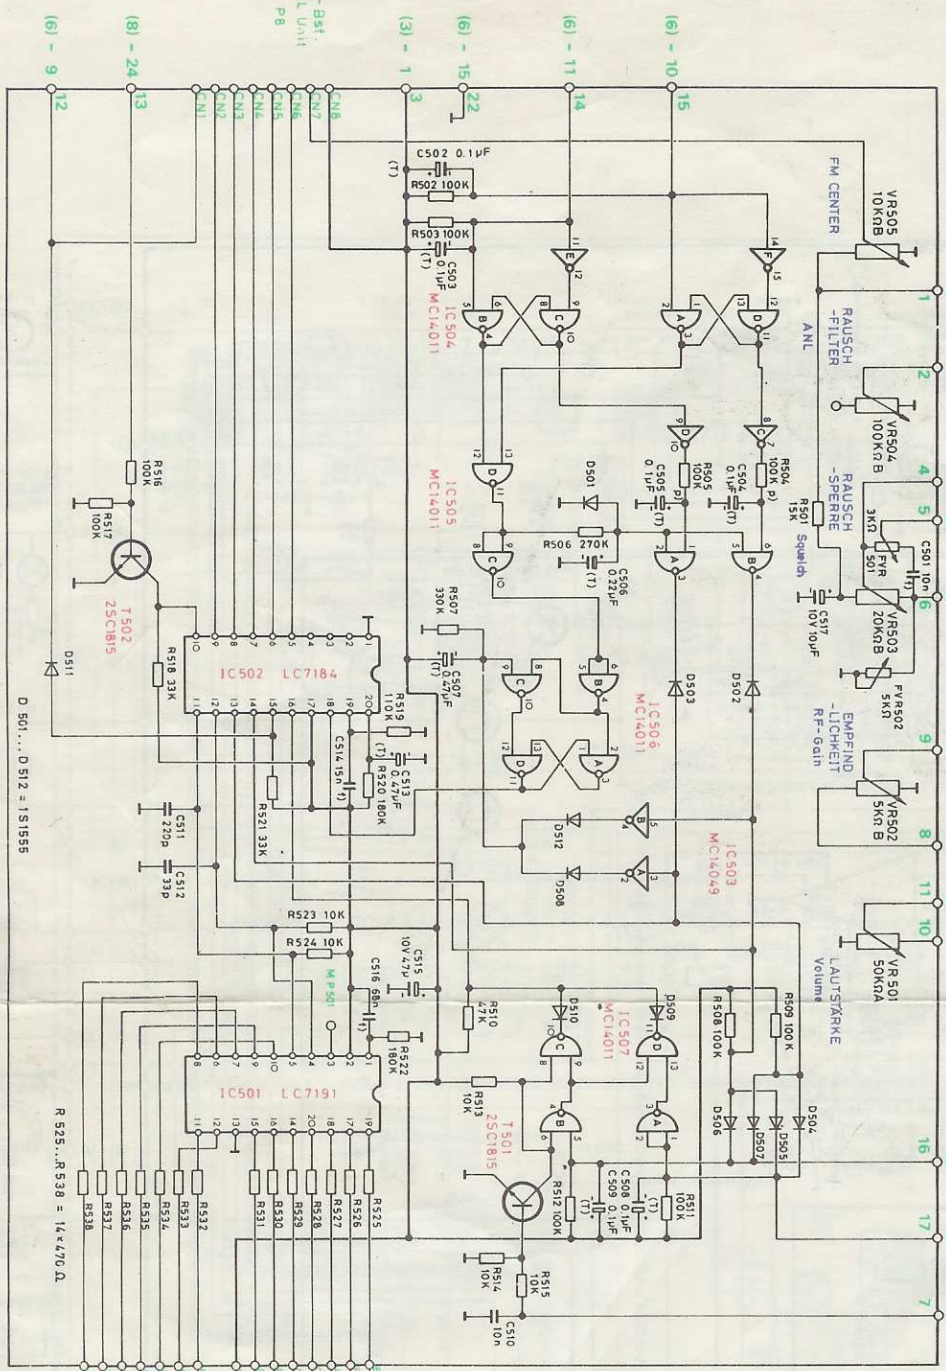

500
Suchlauf - Bst.
Scanning Unit

Kanalanzeige
Channel LED

300
Netzteil
Power Supply

Z-PLL-BST
TO PLL UNIT
P1 - P8

(6) - 9 12
(8) - 24 13
(3) - 1 3
(6) - 15 222
(6) - 11 14
(6) - 10 15
(8) - 12
(8) - 15
(1) - 26
(1) - 23
(1) - 22
(1) - 28
(1) - 27
(8) - 30
(8) - 29
(6) - 13
(6) - 12
(1) - 34

R:	R502, R503	R504, R501, R506, R505	R507, R518	R519, R520, R521	R523, R524	R526, R527, R528, R529	R511, R514, R515, R512, C508, C509
C:	C502, C503	C504, C506, C501, C517, C507, C505	C513, C514, C511, C512, C515, C516	C510			