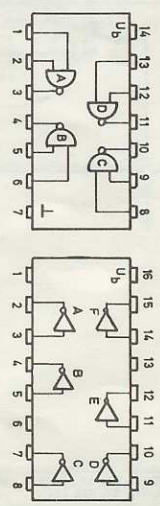

IC 504, 505,
506 = MC14011

IC 503 = MC 14049

Kanalanzeige
Channel LED Unit